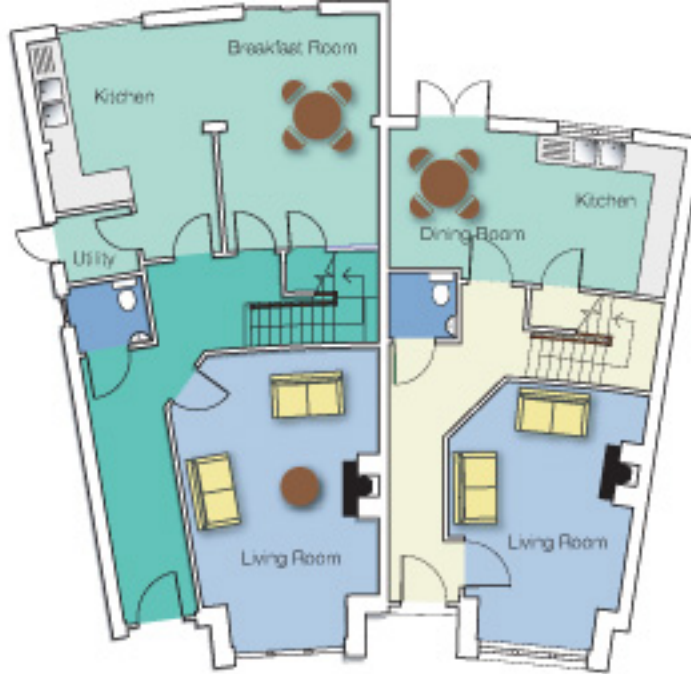

# Castlemoyne Floor Plans

House Type F - G

- Master Bedroom
- Bedroom 2
- Bedroom 3
- Bedroom 4

Ground Floor G

Ground Floor F

First Floor F

First Floor G