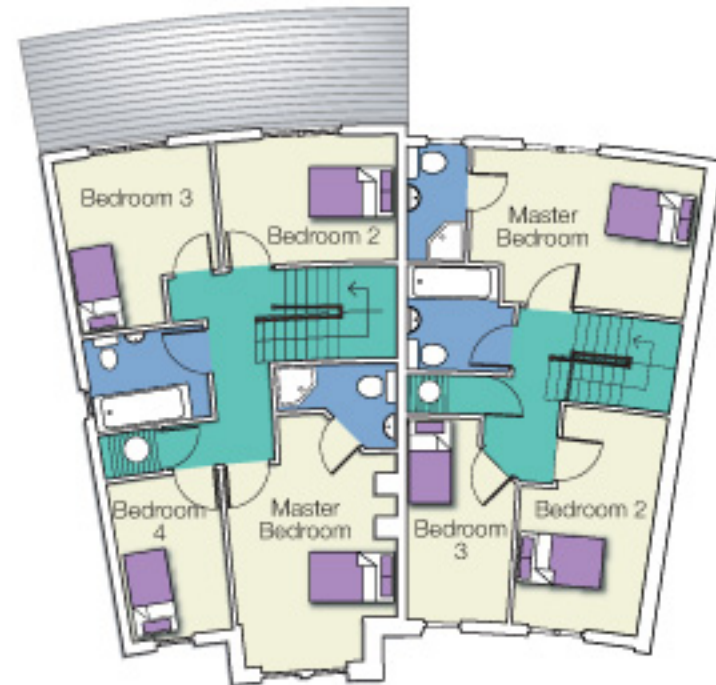

# Castlemoyne Floor Plans

House Type F - G

- Master Bedroom
- Bedroom 2
- Bedroom 3
- Bedroom 4

Ground Floor G

Ground Floor F

First Floor F

First Floor G