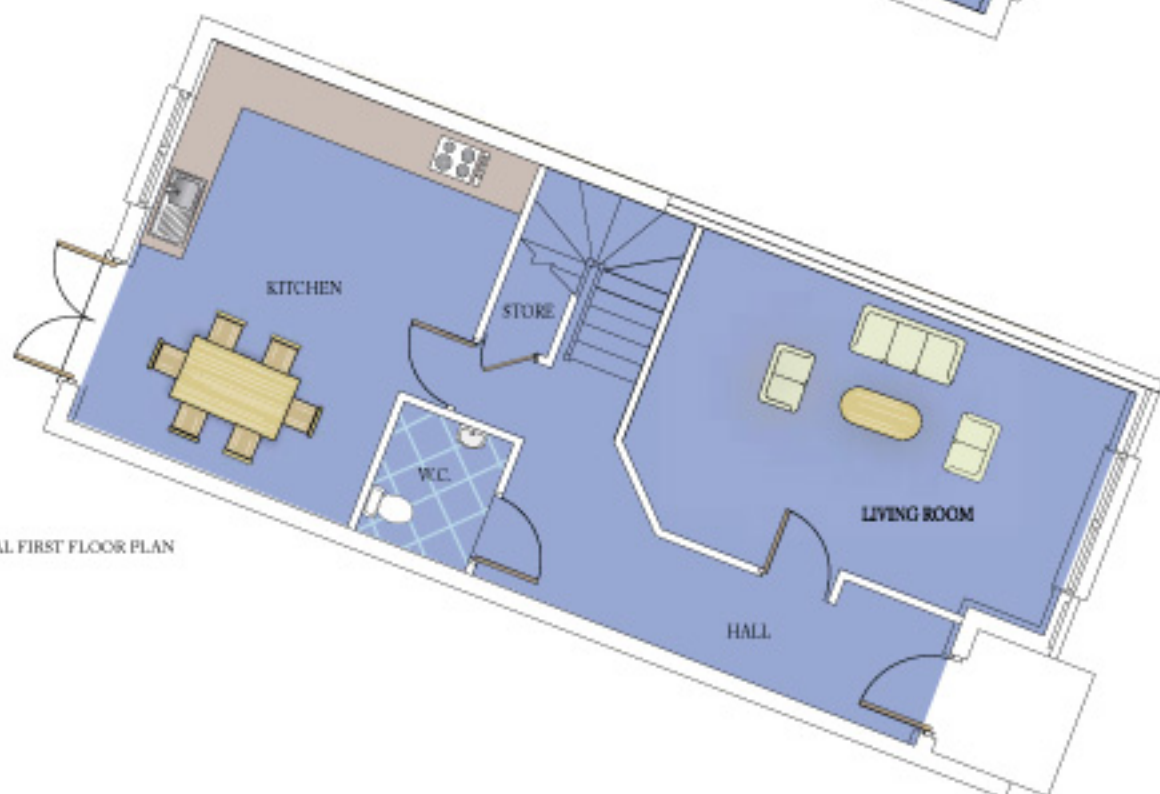

TYPE H	3-BEDROOM TOWN HOUSE	(Numbers 10, 11, 12, 13, 14, 15 & 16)
TYPE H1	3-BEDROOM TOWN HOUSE	(Numbers 21, 22, 23, 28 & 29)

THE H & H1 HOUSE TYPES ARE SPACIOUS THREE-BEDROOM TOWNHOUSES WITH c.1,075 SQ.FT. AND c.1,160 SQ.FT. RESPECTIVELY.

TYPICAL GROUND FLOOR PLAN

TYPICAL FIRST FLOOR PLAN